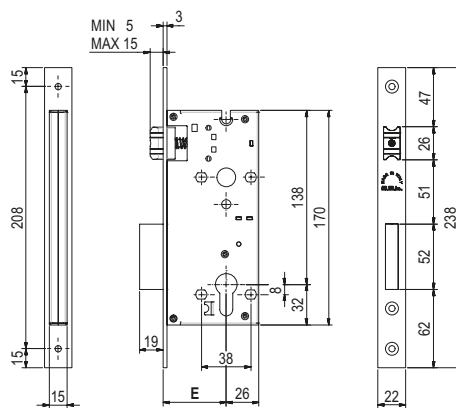

A3212-A3217

Catenaccio
Rullo registrabile
1-2 Mandate
Azionamento a cilindro
Incisione Stile ARABIC

FINITURA DI SERIE

- Piastra frontale, Catenaccio, Rullo OLV

DOTAZIONE

- Contropiastra con aletta Art. 357 OLV
- Vaschetta coprifresata scrocco e catenaccio Art. C371
- Viti di fissaggio
- CILINDRO ESCLUSO

Bolt
Adjustable roller
1-2 Turns
Cylinder movement
ARABIC Style Engraving

STANDARD FINISHINGS

- Front plate, Bolt, Roller OLV

ACCESSORIES

- Striking plate with tab Art. 357 OLV
- Plastic bolt and latch milling cover Art. C371
- Fixing screws
- CYLINDER NOT INCLUDED

Serie 3200 Elité - ARABIC

Serrature da infilare a cilindro | Scatola Chiusa | Stile ARABIC
Mortice locks for profile cylinder | Closed lock case | ARABIC Style

A3212 A3217 Catenaccio | Rullo registrabile | 1-2 Mandate | Azionamento a cilindro | Incisione Stile ARABIC
Bolt | Adjustable roller | 1-2 Turns | Cylinder movement | ARABIC Style Engraving

Codice Code	Finitura Finishing					
A3212 40 ___ 7	---			40		
A3212 45 ___ 7	---			45		
A3212 50 ___ 7	---	2		50		
A3212 60 ___ 7			60			
A3212 70 ___ 7			70			
A3212 80 ___ 7	---		80			
A3217 40 ___ 7	---		22x3x238	40	1	20
A3217 45 ___ 7	---			45		
A3217 50 ___ 7	---	1		50		
A3217 60 ___ 7			60			
A3217 70 ___ 7			70			
A3217 80 ___ 7	---		80			

Finiture Standard | Standard Finishings

Finitura
Finishing

OLV	PLO	OPM AGO	OCL ONS	OGM