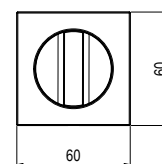

ACCESSORIES

- Lock Art. 2950/2960
- Striking plate Art. 372N
- Milling cover Art.C372N
- SQUARE encased plates KS028 Z45 Knob + Emergency
- Fixing screws for striking plate

2950 Z45

2960 Z45

2950/2960 Z45