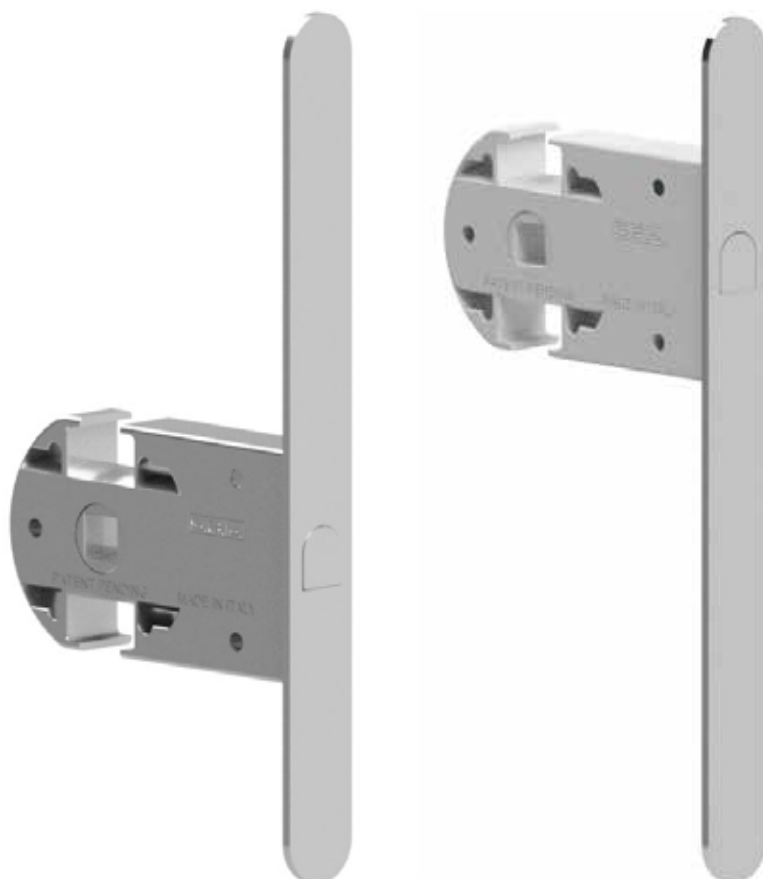

The telescopic spindle is perfectly integrated into the handles and automatically adapts to the thickness of the door during the installation without adjusting its length

Serrature a gancio e placche incasso per porte scorrevoli
Hook-bolt locks with encased plates for sliding doors

Il movimento del gancio, traslante e rotatorio solo nella parte finale della sua corsa, assicura il perfetto aggancio della contropiastra.

The movement of the hook, translating and rotating only at the end of its stroke, ensures the perfect coupling of the striking plate.

L'ampia tolleranza tra gancio e il foro della contropiastra che lo accoglie (+/- 4,5mm), compensa eventuali disallineamenti della porta rispetto alle tradizionali serrature a gancio.

The wide tolerance between the hook and the hole of the striking plate (+/- 4,5mm), compensates for any misalignment of the door compared to the traditional hook locks.

Minimalist and modern design without projection of the knob and without screws

Serie
2900 Hooky20

- + Leva di trascinamento integrata nel frontale della serratura

Pull lever integrated in the lock

Serrature a gancio e placche incasso per porte scorrevoli
Hook-bolt locks with encased plates for sliding doors