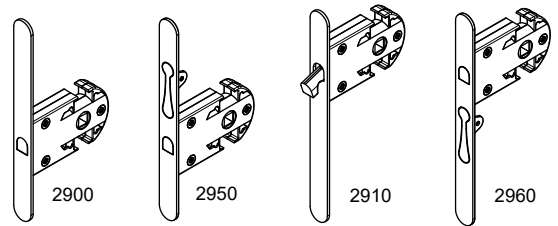

29__Z43

Kit Hooky20 con placche incasso TONDE azionamento con chiave

FINITURA DI SERIE

- Serratura, Placche incasso, Maniglietta frontale BLK, FGO FCS, FBO, BIA

DOTAZIONE

- Serratura Art. 2900 o 2910 o 2950 o 2960
- Contropiastra Art. 372N
- Vaschetta coprifresata Art. C372N
- Placche incasso TONDE KS028 Z43 Foro chiave
- Chiave pieghevole Art. 388
- Maniglietta frontale Art. 373 (per Art. 2900 e 2910)
- Viti fissaggio contropiastra

Kit Hooky20 with ROUND encased plates | Key movement

STANDARD FINISHINGS

- Lock, Encased plate, Pull ring BLK, FGO FCS, FBO, BIA

ACCESSORIES

- Lock Art. 2900 or 2910 or 2950 or 2960
- Striking plate Art. 372N
- Milling cover Art. C372N
- ROUND encased plates KS028 Z43 Key hole
- Folding key Art. 388
- Pull ring Art. 373 (for Art. 2900 & 2910)
- Fixing screws for striking plate

Serie 2900 Hooky20

Serrature a gancio e placche incasso per porte scorrevoli
Hook-bolt locks with encased plates for sliding doors

29__Z43		Kit Hooky20 con placche incasso TONDE | Azionamento con chiave			
		Kit Hooky20 with ROUND encased plates | Key movement			
Codice Code	Finitura Finishing				
02900 50 Z43 __ __	---	16x160	50	1	25
02910 50 Z43 __ __	---	16x168	50	1	25
02950 50 Z43 __ __	---	16x160	50	1	25
02960 50 Z43 __ __	---	16x168	50	1	25

Finiture Standard | Standard Finishings

Finitura Finishing	BLK	FGO	FCS	FBO	BIA