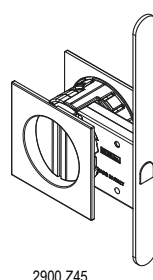

2900/2910 Z45

Kit Hooky20 con placche incasso QUADRE | Pomolo + Emergenza
QUADRO TELESCOPICO INTEGRATO 8mm

Kit Hooky20 with SQUARE encased plates | Knob + Emergency
INTEGRATED TELESCOPIC SPINDLE 8mm

FINITURA DI SERIE

- Serratura, Placche incasso, Maniglietta frontale BLK, FGO FCS, FBO, BIA

STANDARD FINISHINGS

- Lock, Encased plate, Pull ring BLK, FGO FCS, FBO, BIA

DOTAZIONE

- Serratura Art. 2900/2910
- Contropiastra Art. 372N
- Vaschetta coprifresata Art. C372N
- Placche incasso QUADRE KS028 Z45 Pomolo + Emergenza
- Maniglietta frontale Art. 373
- Viti fissaggio contropiastra

ACCESSORIES

- Lock Art. 2900/2910
- Striking plate Art. 372N
- Milling cover Art.C372N
- SQUARE encased plates KS028 Z45 Knob + Emergency
- Pull ring Art.373
- Fixing screws for striking plate

2900 Z45