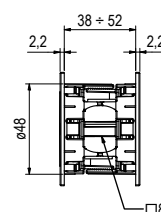

ACCESSORIES

- Lock Art. 2950/2960
- Striking plate Art. 372N
- Milling cover Art.C372N
- SQUARE encased plates KS028 Z45 Knob + Emergency
- Fixing screws for striking plate

2950 Z45

2960 Z45

2950/2960 Z45