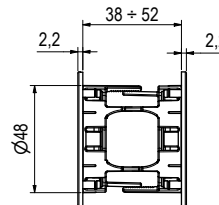

29__Z43

Kit Hooky20 con placche incasso TONDE azionamento con chiave

FINITURA DI SERIE

- Serratura, Placche incasso, Maniglietta frontale BLK, FGO FCS, FBO, BIA

DOTAZIONE

- Serratura Art. 2900 o 2910 o 2950 o 2960
- Contropiastra Art. 372N
- Vaschetta coprifresata Art. C372N
- Placche incasso TONDE KS028 Z43 Foro chiave
- Chiave pieghevole Art. 388
- Maniglietta frontale Art. 373 (per Art. 2900 e 2910)
- Viti fissaggio contropiastra

Kit Hooky20 with ROUND encased plates | Key movement

STANDARD FINISHINGS

- Lock, Encased plate, Pull ring BLK, FGO FCS, FBO, BIA

ACCESSORIES

- Lock Art. 2900 or 2910 or 2950 or 2960
- Striking plate Art. 372N
- Milling cover Art. C372N
- ROUND encased plates KS028 Z43 Key hole
- Folding key Art. 388
- Pull ring Art. 373 (for Art. 2900 & 2910)
- Fixing screws for striking plate

Serie 2900 Hooky20

Serrature a gancio e placche incasso per porte scorrevoli
Hook-bolt locks with encased plates for sliding doors

29__Z43		Kit Hooky20 con placche incasso TONDE | Azionamento con chiave			
		Kit Hooky20 with ROUND encased plates | Key movement			
Codice Code	Finitura Finishing				
02900 50 Z43 __ __	---	16x160	50	1	25
02910 50 Z43 __ __	---	16x168	50	1	25
02950 50 Z43 __ __	---	16x160	50	1	25
02960 50 Z43 __ __	---	16x168	50	1	25

Finiture Standard | Standard Finishings

Finitura Finishing	BLK	FGO	FCS	FBO	BIA