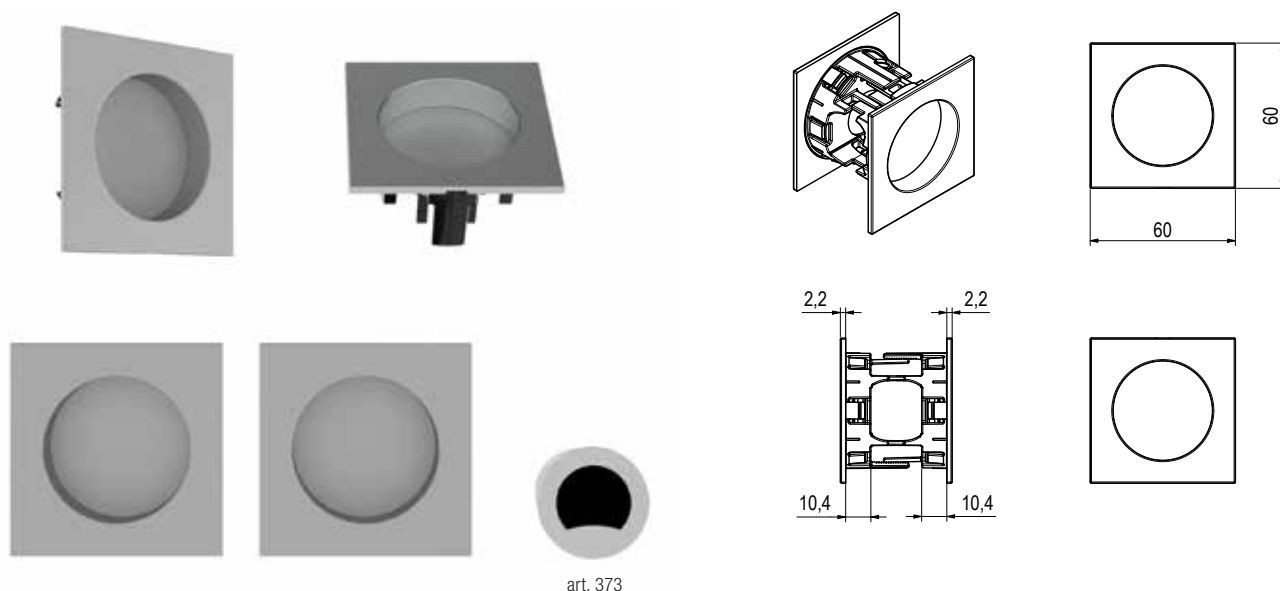

KS023 Z47A

Kit Hooky20 con placche incasso cieche QUADRE

Kit Hooky20 with blind SQUARE encased plates

FINITURA DI SERIE

STANDARD FINISHINGS

→ Placche incasso, Maniglietta frontale BLK, FGO FCS, FBO, BIA

→ Encased plate, Pull ring BLK, FGO FCS, FBO, BIA

DOTAZIONE

ACCESSORIES

→ Maniglietta frontale Art. 373

→ Pull ring Art. 373

Serie
2900 Hooky20

KS023 Z47___A Kit Hooky20 con placche incasso cieche QUADRE
Kit Hooky20 with blind SQUARE encased plates

Codice Code	Finitura Finishing		
KS023 Z47 ___A	---		
KS023 Z47 ___	senza art. 373 / with out 373	1	25

Finiture Standard | Standard Finishings

Finitura Finishing	BLK	FGO	FCS	FBO	BIA

Serrature a gancio e placche incasso per porte scorrevoli
Hook-bolt locks with encased plates for sliding doors