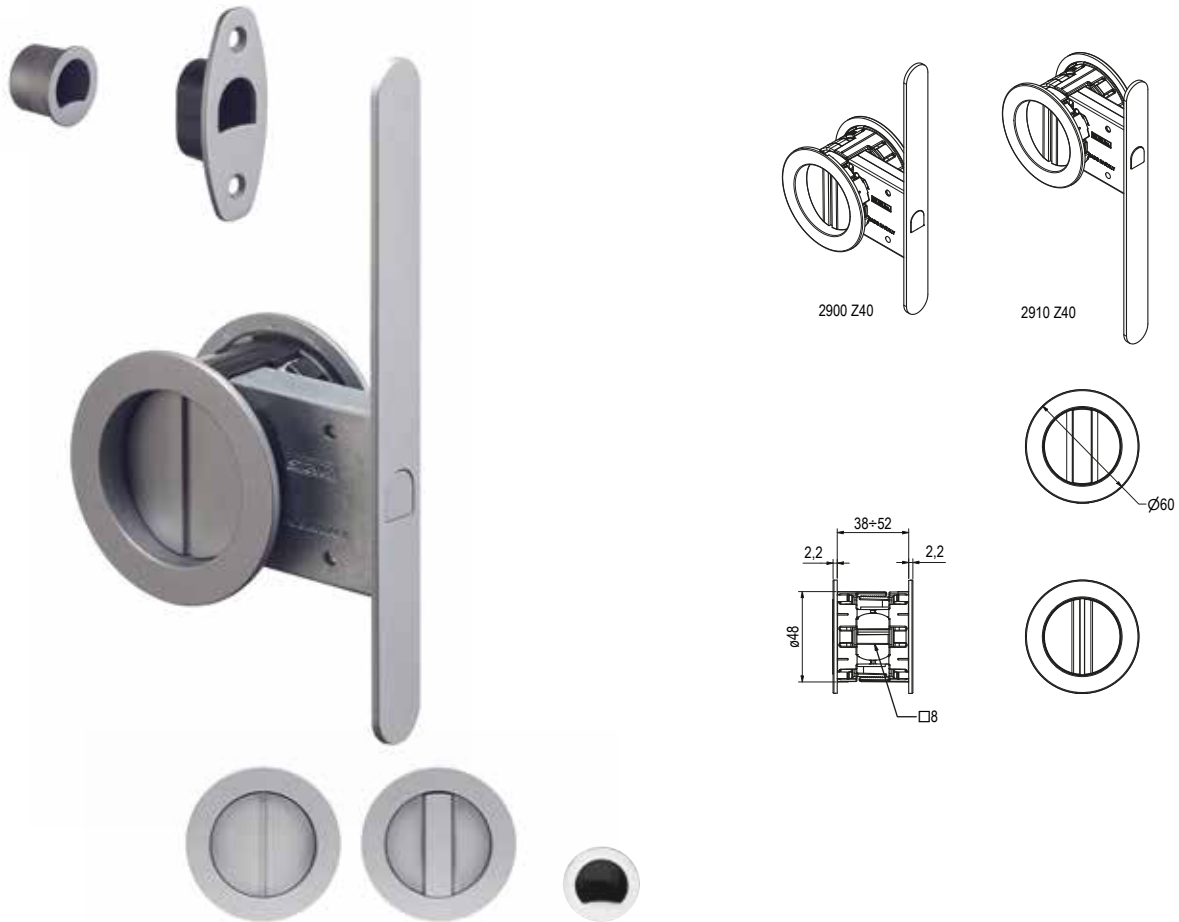

+ Kit Maniglie ad incasso Innovativo brevettato
Patented Set of Innovative Encased Handles

+ Quadro Telescopico 8mm
Telescopic Spindle 8mm

+ Piastre con dimensioni e posizione del gancio adattabili alle sedi più diffuse
Plates with dimension and hook position adaptable to the most common locations

The telescopic spindle is perfectly integrated into the handles and automatically adapts to the thickness of the door during the installation without adjusting its length

Serrature a gancio e placche incasso per porte scorrevoli
Hook-bolt locks with encased plates for sliding doors

Kit Hooky20 with ROUND encased plates | Knob + Emergency
 INTEGRATED TELESCOPIC SPINDLE 8mm

STANDARD FINISHINGS

- Lock, Encased plate, Pull ring BLK, FGO FCS, FBO, BIA

ACCESSORIES

- Lock Art. 2900/2910
- Striking plate Art. 372N
- Milling cover Art.C372N
- ROUND encased plates KS028 Z40 Knob + Emergency
- Pull ring Art.373
- Fixing screws for striking plate

Serie 2900 Hooky20

Serrature a gancio e placche incasso per porte scorrevoli
 Hook-bolt locks with encased plates for sliding doors

2900/2910 Z40

Kit Hooky20 con placche incasso TONDE | Pomolo + Emergenza | QUADRO TELESCOPICO INTEGRATO 8mm
 Kit Hooky20 with ROUND encased plates | Knob + Emergency | INTEGRATED TELESCOPIC SPINDLE 8mm