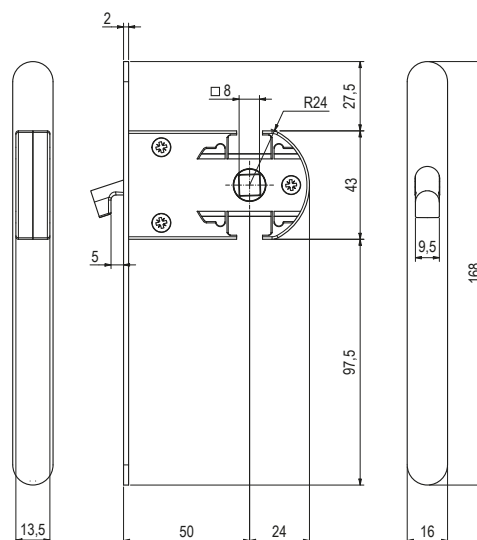

2910

Serratura a gancio per porte scorrevoli
Azionamento quadro 8mm

Hook-bolt lock for sliding doors
Square hole 8mm movement

FINITURA DI SERIE

- Serratura, gancio, contropiastra BLK, FGO FCS, FBO, BIA

STANDARD FINISHINGS

- Lock, Hook-bolt, Striking plate BLK, FGO FCS, FBO, BIA

DOTAZIONE

- Contropiastra Art. 372N
- Vaschetta coprifresata Art. C372N
- Viti fissaggio contropiastra

ACCESSORIES

- Striking plate Art. 372N
- Milling cover Art.C372N
- Fixing screws for striking plate

2910		Serratura a gancio per porte scorrevoli | Azionamento quadro 8mm			
		Hook-bolt lock for sliding doors | Square hole 8mm movement			
Codice Code	Finitura Finishing				
02910 50 _ _ _	---	16x168	50	1	25

Finiture Standard | Standard Finishings

Finitura Finishing	BLK	FGO	FCS	FBO	BIA

Serie
2900 Hooky20

Serrature a gancio e placche incasso per porte scorrevoli
Hook-bolt locks with encased plates for sliding doors