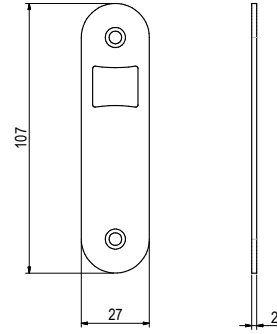

374L

Contropiastra prolungata

FINITURA DI SERIE

→ BLK, FGO FCS, FBO, BIA

DOTAZIONE

→ Disponibile a richiesta per i kit Hooky20

Long striking plate

STANDARD FINISHINGS

→ BLK, FGO FCS, FBO, BIA

ACCESSORIES

→ Available on request for complete set Hooky20 with lock

Serie
2900 Hooky20

374L _ _ _ _ Contropiastra prolungata
long striking plate

Codice
Code

Finitura
Finishing

_ _ _ _

374L _ _ _ _ 1 10

Finiture Standard | Standard Finishings

Finitura Finishing	BLK	FGO	FCS	FBO	BIA
_ _ _ _					

Serrature a gancio e placche incasso per porte scorrevoli
Hook-bolt locks with encased plates for sliding doors