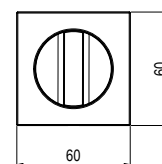

ACCESSORIES

- Lock Art. 2950/2960
- Striking plate Art. 372N
- Milling cover Art. C372N
- SQUARE encased plates KS028 Z45 Knob + Emergency
- Fixing screws for striking plate

2950 Z45

2960 Z45

2950/2960 Z45