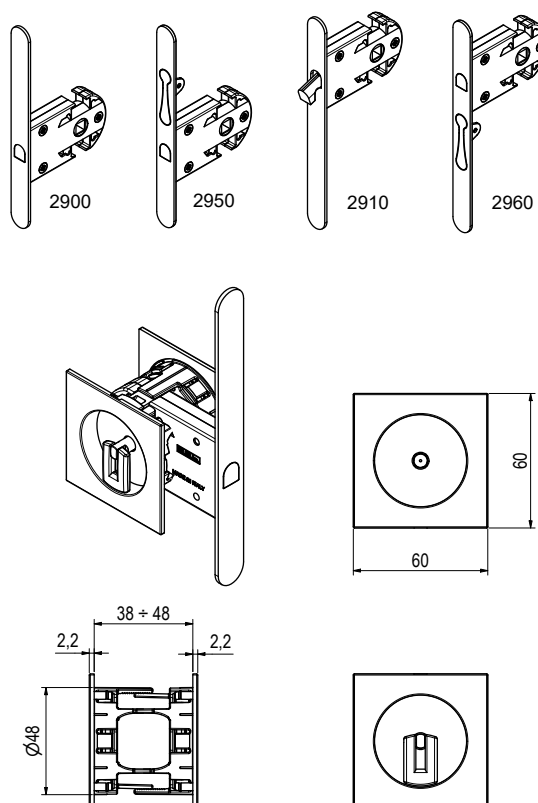

ACCESSORIES

- Lock Art. 2900 or 2910 or 2950 or 2960
- Striking plate Art. 372N
- Milling cover Art. C372N
- SQUARE encased plates KS028 Z43 Key hole
- Folding key Art. 388
- Pull ring Art. 373 (for Art. 2900 & 2910)
- Fixing screws for striking plate