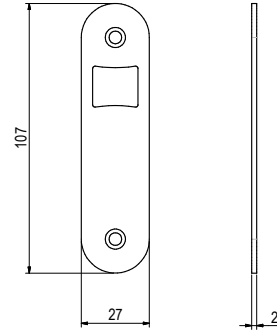

374L

Contropiastra prolungata

FINITURA DI SERIE

- BLK, FGO FCS, FBO, BIA

DOTAZIONE

- Disponibile a richiesta per i kit Hooky20

Long striking plate

STANDARD FINISHINGS

- BLK, FGO FCS, FBO, BIA

ACCESSORIES

- Available on request for complete set Hooky20 with lock

Serie 2900 Hooky20

374L ___ Contropiastra prolungata
long striking plate

Codice Code
Finitura Finishing
___

374L ___	1	10

Finiture Standard | Standard Finishings

Finitura Finishing ---	BLK	FGO	FCS	FBO	BIA

Serrature a gancio e placche incasso per porte scorrevoli
Hook-bolt locks with encased plates for sliding doors