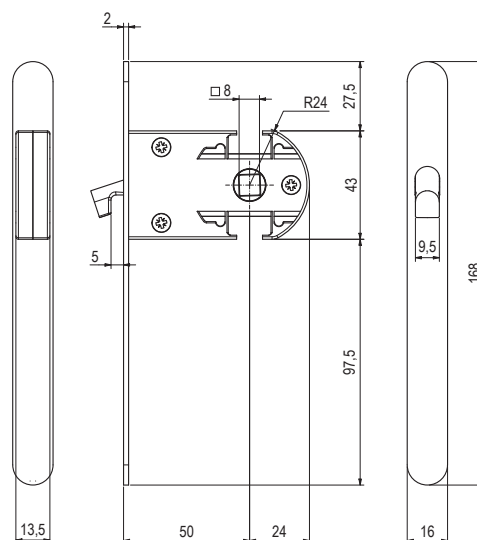

2910

Serratura a gancio per porte scorrevoli
Azionamento quadro 8mm

Hook-bolt lock for sliding doors
Square hole 8mm movement

FINITURA DI SERIE

- Serratura, gancio, contropiastra BLK, FGO FCS, FBO, BIA

STANDARD FINISHINGS

- Lock, Hook-bolt, Striking plate BLK, FGO FCS, FBO, BIA

DOTAZIONE

- Contropiastra Art. 372N
- Vaschetta coprifresata Art. C372N
- Viti fissaggio contropiastra

ACCESSORIES

- Striking plate Art. 372N
- Milling cover Art. C372N
- Fixing screws for striking plate

Serie 2900 Hooky20

Serrature a gancio e placche incasso per porte scorrevoli
Hook-bolt locks with encased plates for sliding doors

2910		Serratura a gancio per porte scorrevoli | Azionamento quadro 8mm		Hook-bolt lock for sliding doors | Square hole 8mm movement	
Codice Code	Finitura Finishing				
02910 50	---	16x168	50	1	25

Finiture Standard | Standard Finishings

Finitura Finishing	BLK	FGO	FCS	FBO	BIA