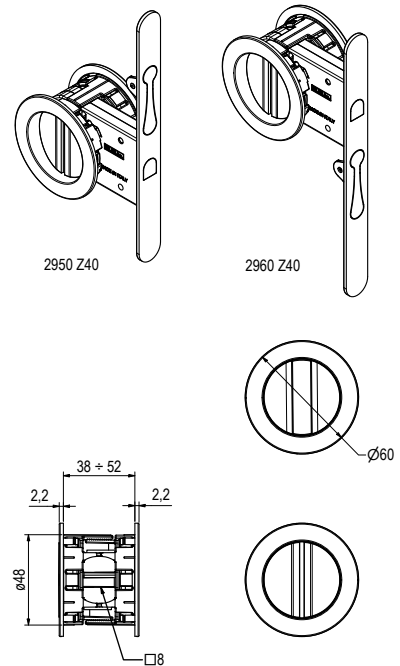

2950/2960 Z40

Kit Hooky20 con placche incasso TONDE | Pomolo + Emergenza
QUADRO TELESCOPICO INTEGRATO 8mm

FINITURA DI SERIE

- Serratura, Placche incasso, Maniglietta frontale BLK, FGO FCS, FBO, BIA

DOTAZIONE

- Serratura Art. 2950/2960
- Contropiastra Art. 372N
- Vaschetta coprifresata Art. C372N
- Placche incasso TONDE KS028 Z40 Pomolo + Emergenza
- Viti fissaggio contropiastra

Kit Hooky20 with ROUND encased plates | Knob + Emergency
INTEGRATED TELESCOPIC SPINDLE 8mm

STANDARD FINISHINGS

- Lock, Encased plate, Pull ring BLK, FGO FCS, FBO, BIA

ACCESSORIES

- Lock Art. 2950/2960
- Striking plate Art. 372N
- Milling cover Art. C372N
- ROUND encased plates KS028 Z40 Knob + Emergency
- Fixing screws for striking plate

Serie 2900 Hooky20

Serrature a gancio e placche incasso per porte scorrevoli
Hook-bolt locks with encased plates for sliding doors

2950/2990 Z40

Kit Hooky20 con placche incasso TONDE | Pomolo + Emergenza | QUADRO TELESCOPICO INTEGRATO 8mm
Kit Hooky20 with ROUND encased plates | Knob + Emergency | INTEGRATED TELESCOPIC SPINDLE 8mm

Codice Code	Finitura Finishing				
02950 50 Z40 _ _ _	---	16x160	50	1	25
02960 50 Z40 _ _ _	---	16x168	50	1	25

Finiture Standard | Standard Finishings

Finitura Finishing	BLK	FGO	FCS	FBO	BIA