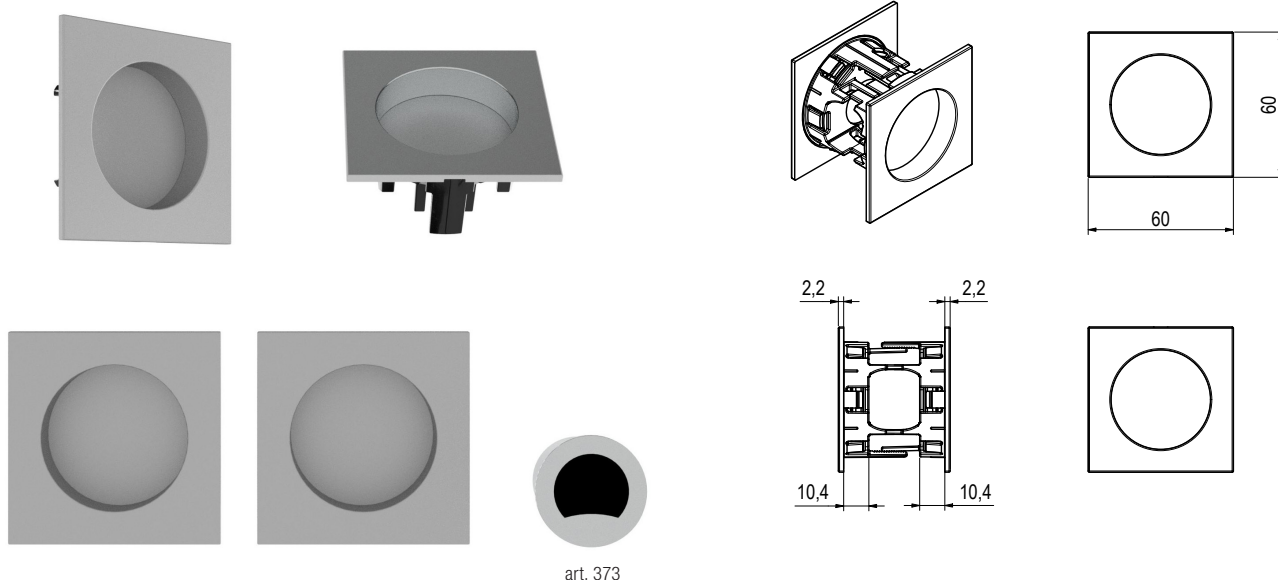

KS023 Z47A

Kit Hooky20 con placche incasso cieche QUADRE

Kit Hooky20 with blind SQUARE encased plates

FINITURA DI SERIE

→ Placche incasso, Maniglietta frontale BLK, FGO FCS, FBO, BIA

STANDARD FINISHINGS

→ Encased plate, Pull ring BLK, FGO FCS, FBO, BIA

DOTAZIONE

→ Maniglietta frontale Art. 373

ACCESSORIES

→ Pull ring Art. 373

Serie 2900 Hooky20

KS023 Z47 ___A Kit Hooky20 con placche incasso cieche QUADRE
Kit Hooky20 with blind SQUARE encased plates

Codice Finitura
Code Finishing

KS023 Z47 ___A		1	25
KS023 Z47 ___	senza art. 373 / with out 373	1	25

Finiture Standard | Standard Finishings

Finitura Finishing ---	BLK	FGO	FCS	FBO	BIA

Serrature a gancio e placche incasso per porte scorrevoli
Hook-bolt locks with encased plates for sliding doors