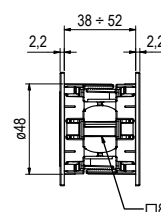

ACCESSORIES

- Lock Art. 2950/2960
- Striking plate Art. 372N
- Milling cover Art. C372N
- SQUARE encased plates KS028 Z45 Knob + Emergency
- Fixing screws for striking plate

2950 Z45

2960 Z45

2950/2960 Z45