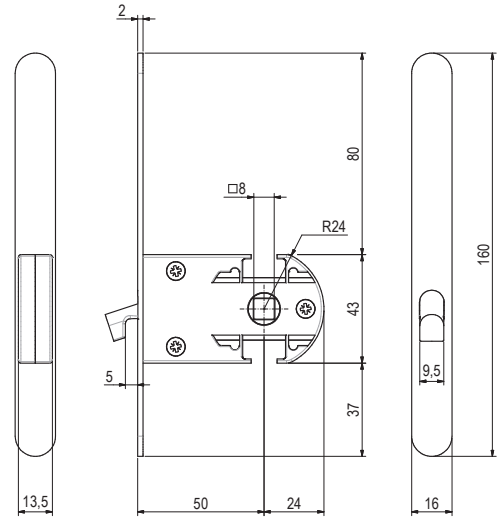

2900

Serratura a gancio per porte scorrevoli
Azionamento quadro 8mm

Hook-bolt lock for sliding doors
Square hole 8mm movement

FINITURA DI SERIE

- Serratura, gancio, contropiastra BLK, FGO FCS, FBO, BIA

STANDARD FINISHINGS

- Lock, Hook-bolt, Striking plate BLK, FGO FCS, FBO, BIA

DOTAZIONE

- Contropiastra Art. 372N
- Vaschetta coprifresata Art. C372N
- Viti fissaggio contropiastra

ACCESSORIES

- Striking plate Art. 372N
- Milling cover Art.C372N
- Fixing screws for striking plate

Serie 2900 Hooky20

Serrature a gancio e placche incasso per porte scorrevoli
Hook-bolt locks with encased plates for sliding doors

2900		Serratura a gancio per porte scorrevoli | Azionamento quadro 8mm <i>Hook-bolt lock for sliding doors | Square hole 8mm movement</i>			
Codice <i>Code</i>	Finitura <i>Finishing</i>				
02900 50	---	F	E	1	25

Finiture Standard | Standard Finishings

Finitura <i>Finishing</i>	BLK	FGO	FCS	FBO	BIA