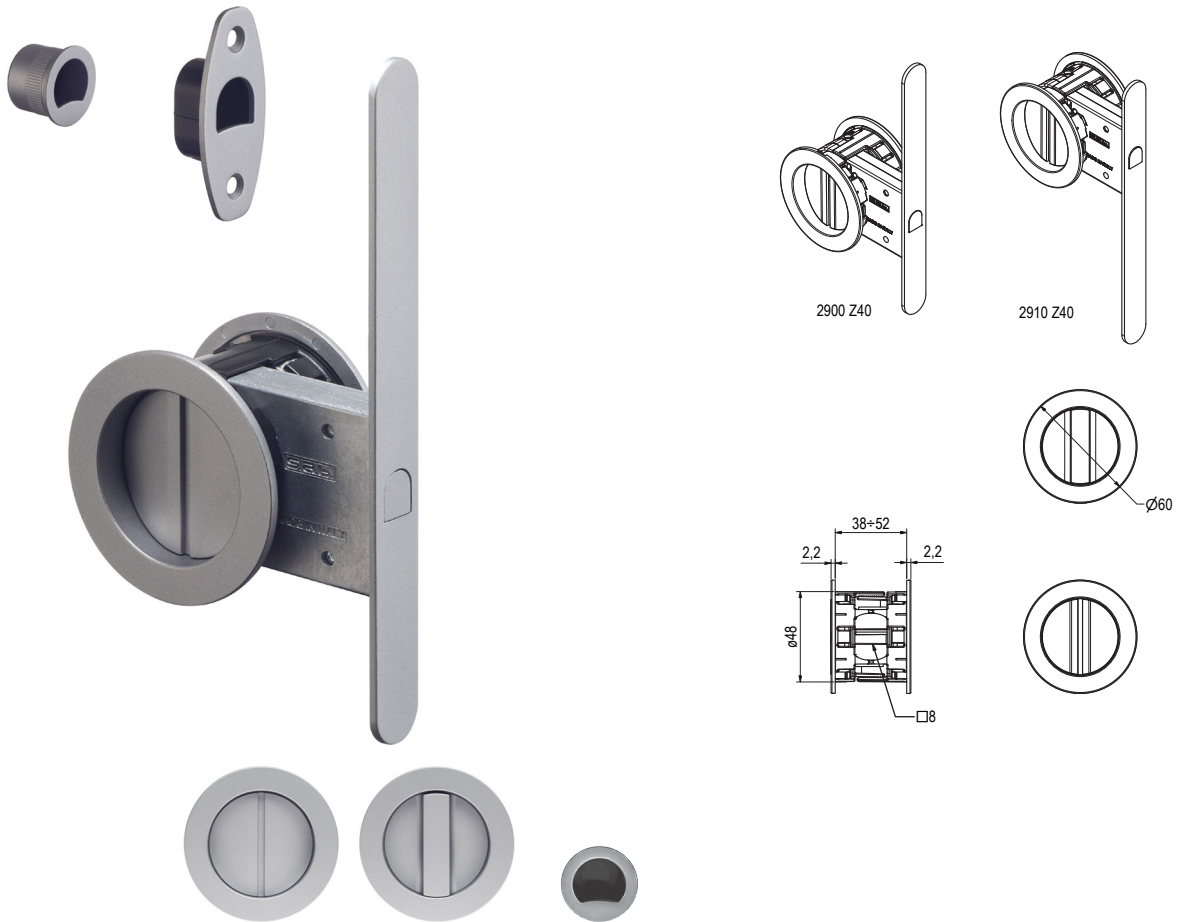

Kit Hooky20 with ROUND encased plates | Knob + Emergency
 INTEGRATED TELESCOPIC SPINDLE 8mm

STANDARD FINISHINGS

- Lock, Encased plate, Pull ring BLK, FGO FCS, FBO, BIA

ACCESSORIES

- Lock Art. 2900/2910
- Striking plate Art. 372N
- Milling cover Art. C372N
- ROUND encased plates KS028 Z40 Knob + Emergency
- Pull ring Art.373
- Fixing screws for striking plate

Serie 2900 Hooky20

Serrature a gancio e placche incasso per porte scorrevoli
 Hook-bolt locks with encased plates for sliding doors

2900/2910 Z40

Kit Hooky20 con placche incasso TONDE | Pomolo + Emergenza | QUADRO TELESCOPICO INTEGRATO 8mm
 Kit Hooky20 with ROUND encased plates | Knob + Emergency | INTEGRATED TELESCOPIC SPINDLE 8mm