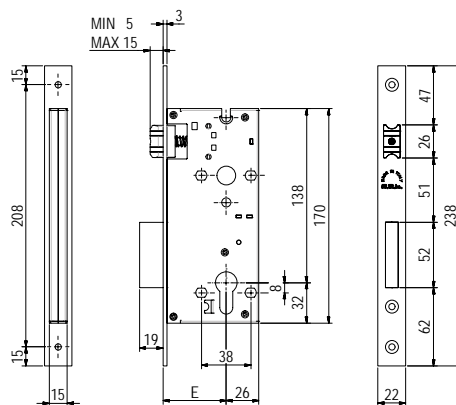

M3212-M3217

Catenaccio
Rullo registrabile
1-2 Mandate
Azionamento a cilindro
Frontale Stile MANIERISMO

FINITURA DI SERIE

- Piastra frontale, Catenaccio, Rullo OLV

DOTAZIONE

- Contropiastra con aletta Art. 357 OLV
- Vaschetta coprifresata scrocco e catenaccio Art. C371
- Viti di fissaggio
- CILINDRO ESCLUSO

Bolt
Adjustable roller
1-2 Turns
Cylinder movement
Frontal Plate MANNERISM Style

STANDARD FINISHINGS

- Front plate, Bolt, Roller OLV

ACCESSORIES

- Striking plate with tab Art. 357 OLV
- Plastic bolt and latch milling cover Art. C371
- Fixing screws
- CYLINDER NOT INCLUDED

Serie 3200 Stilé - MANIERISMO

Serrature da infilare a cilindro | Scatola Chiusa | MANIERISMO
Mortice locks for profile cylinder | Closed lock case | MANNERISM

M3212
M3217

Catenaccio | Rullo registrabile | 1-2 Mandate | Azionamento a cilindro | Frontale Stile MANIERISMO

Bolt | Adjustable roller | 1-2 Turns | Cylinder movement | Frontal Plate MANNERISM Style

Codice Code	Finitura Finishing					
M3212 40 ___ 7						
M3212 45 ___ 7						
M3212 50 ___ 7						
M3212 60 ___ 7		2				
M3212 70 ___ 7						
M3212 80 ___ 7						
M3217 40 ___ 7			22x3x238			
M3217 45 ___ 7						
M3217 50 ___ 7						
M3217 60 ___ 7		1				
M3217 70 ___ 7						
M3217 80 ___ 7						

Finiture Standard | Standard Finishings

Finitura
Finishing

OLV	PLO	AGO	OCL	ONC	OGR OGM