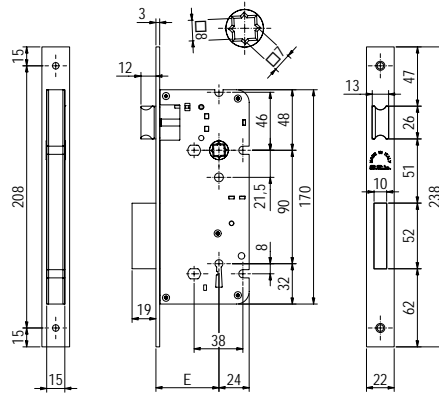

*Bolt and Latch
1-2 Turns
Patent Key movement
LIBERTY Style Engraving
OPEN LOCK CASE*

STANDARD FINISHINGS

- Front plate, Bolt, Latch, Key OLV

ACCESSORIES

- Striking plate with tab Art. 357 OLV
- Plastic bolt and latch milling cover Art. C371
- Fixing screws
- Key Art. 384 OLV (UNIQUE Code)