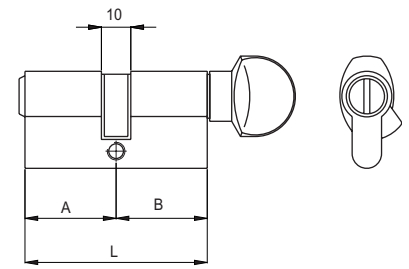

21 WC

21

Versione EMERGENZA - POMOLO	RELEASE SCREW - KNOB Type
FINITURA DI SERIE • Corpo e pomolo OLV	STANDARD FINISHINGS • Body and knob OLV
DOTAZIONE • Vite di fissaggio	ACCESSORIES • Fixing screw

Codice Code	Finitura Finishing	Ø	L	A	B	
21 3131WC	---	6	62	31	31	1
21 3535WC	---	6	70	35	35	1
21 4040WC	---	6	80	40	40	1
21 4545WC	---	6	90	45	45	1
21 5050WC	---	6	100	50	50	1

Codice Code	Finitura Finishing	OLV	OCL	OCS	ONS	PLO	OS	OB	OGR	AB	OBL	SFE	OBS	
21 3131WC	---													€
21 3535WC	---													
21 4040WC	---													
21 4545WC	---													
21 5050WC	---